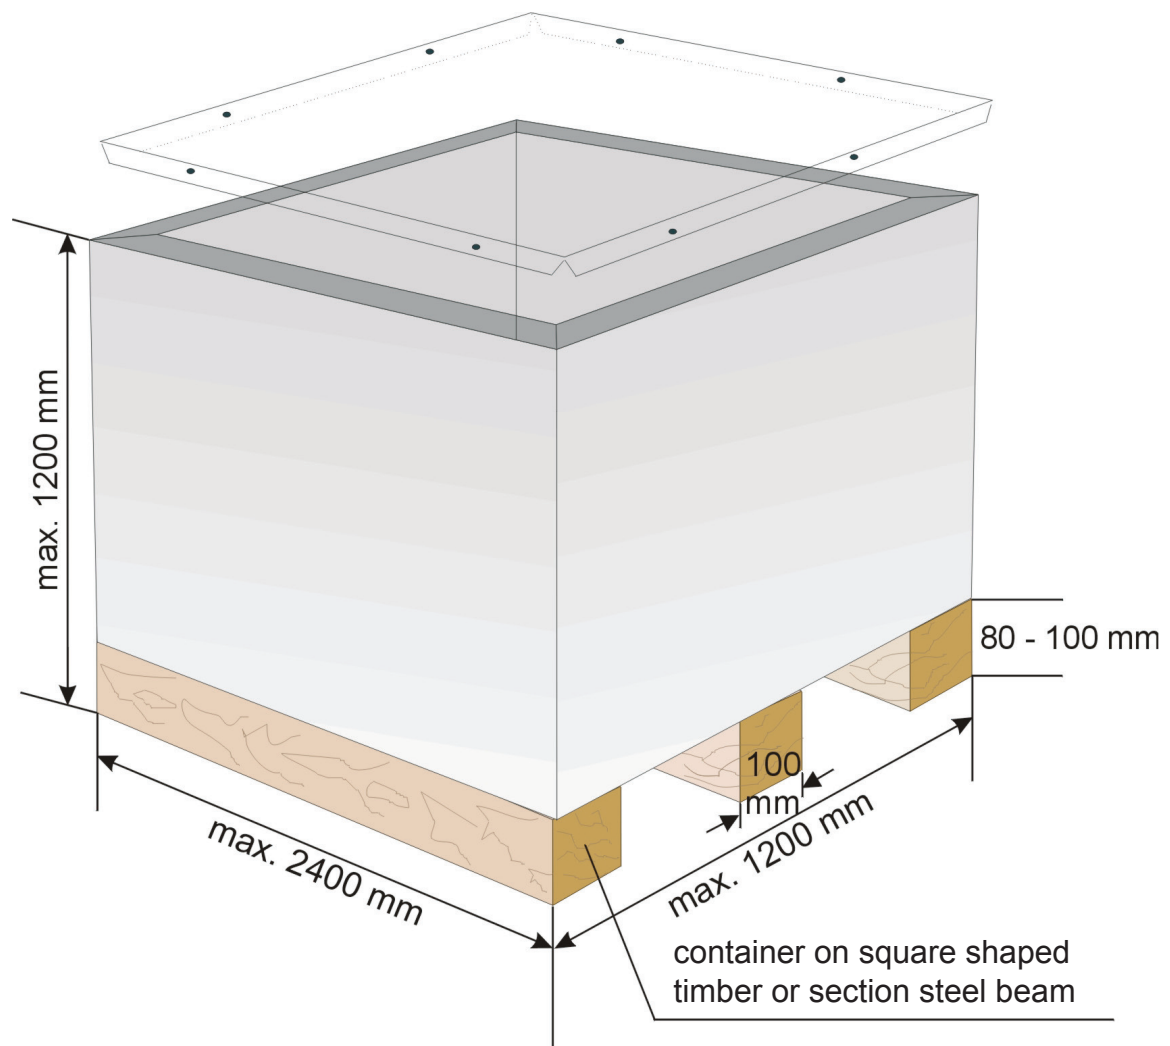

## Sheet steel container for waste delivery to the Zielitz underground waste disposal plant

### Important:

- For safe handling container must be picked up by fork lift at the 1.2 m wide side!
- Container must be 6-fold stackable!