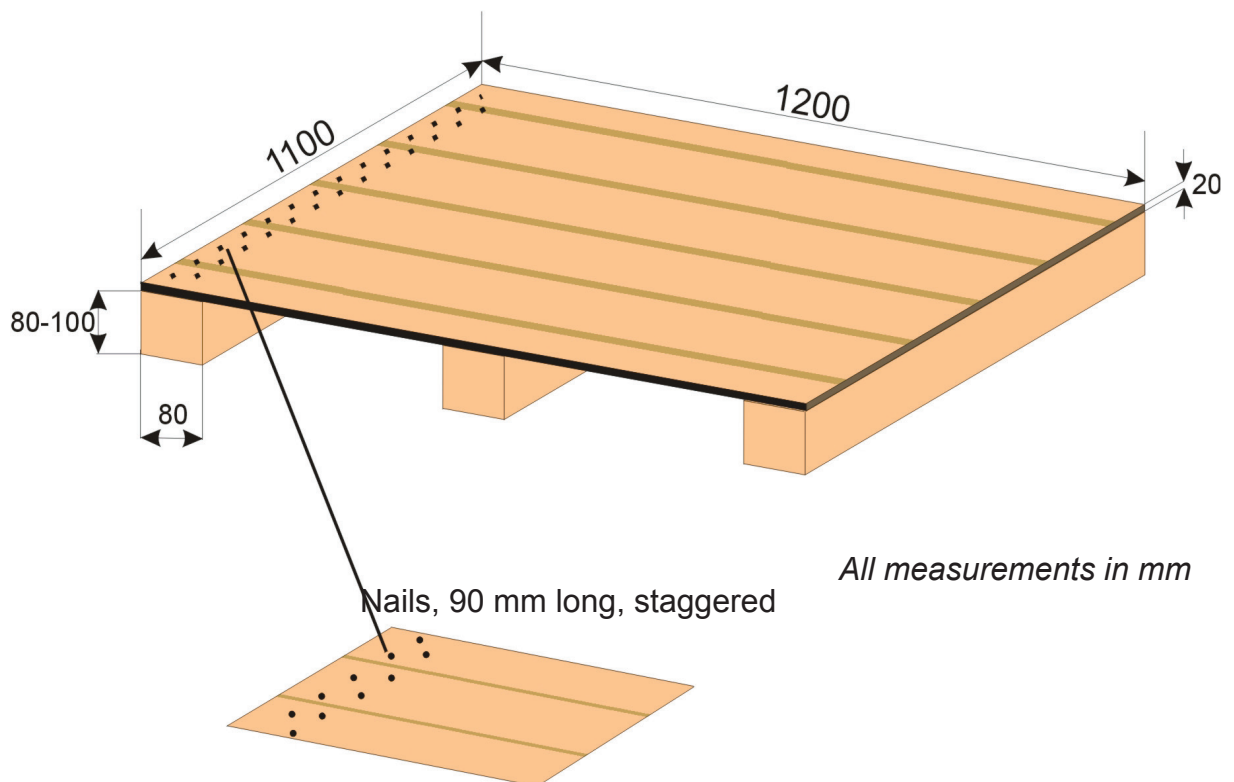

### **Important:**

For safe handling pallets must be picked up by fork lift at the 1,2 m wide side!